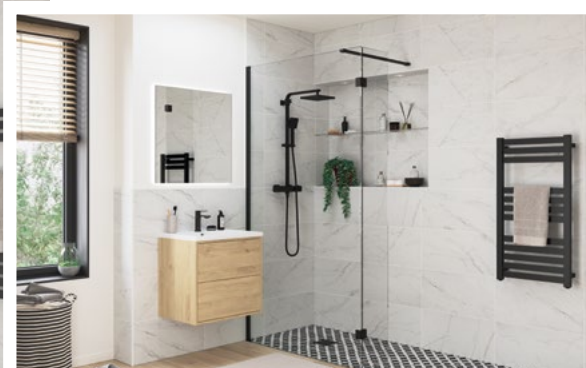

Wetroom panel, splash panel & side panel shown

Wetroom panel with splash panel shown

OPTIONAL
SPLASH PANELS

JUST **£174**