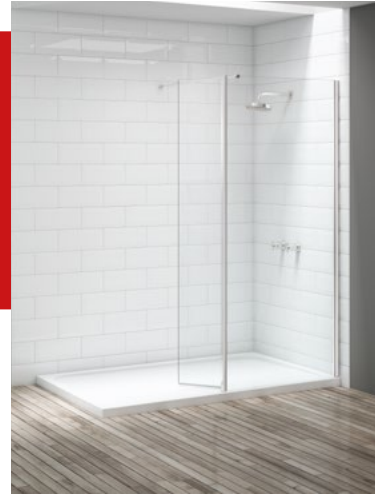

ENCLOSURES

MERLYN
SHOWERING

vivid WETROOMS

700mm	DIEW7002	£524	PJH240/15	1200mm	DIEW1208	£600	PJH274/80
800mm	DIEW8006	£524	PJH240/15	1400mm	DIEW1404	£701	PJH321/00
900mm	DIEW9006	£524	PJH240/15	300mm Swivel Panel	DIEW3004	£302	PJH138/12
1000mm	DIEW1008	£558	PJH255/55	*Vertical Pole	DIEX0016	£268	PJH122/72
1100mm	DIEW1104	£600	PJH274/80				

2015mm high
Easy clean glass
8mm toughened safety glass
Lifetime guarantee