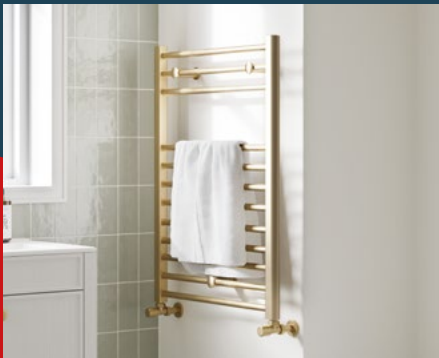

ISSUE 4 APRIL 2025 - SEPTEMBER 2025

BY PJH
BATHROOMS 2GO

BEST PRODUCTS • BEST PRICES • IN-STOCK • NEXT DAY DELIVERY

**QUALITY & PRICE
PROMISE**

**1000'S
IN-STOCK ITEMS**

**NEXT DAY DELIVERY
HOME OR STORE**

Due to our policy of continuous improvement, we reserve the right to amend specifications, designs and colours without prior notice. Suggested selling prices include VAT. Due to circumstances beyond our control, prices may have to be altered including changes to the rate of value added tax. The colours and finishes shown in this brochure are as accurate as possible within limits of the printing process. Whilst every effort has been made to ensure accuracy of the information supplied herein, we cannot be held responsible for any errors or omissions.

ISSUE 4 APRIL 2025 - SEPTEMBER 2025

together we're better