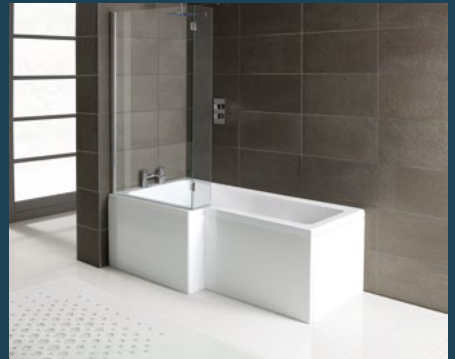

ISSUE 4 APRIL 2025 - SEPTEMBER 2025

BY PJH
BATHROOMS 2GO

BEST PRODUCTS • BEST PRICES • IN-STOCK • NEXT DAY DELIVERY

**QUALITY & PRICE
PROMISE**

**1000'S
IN-STOCK ITEMS**

**NEXT DAY DELIVERY
HOME OR STORE**

Due to our policy of continuous improvement, we reserve the right to amend specifications, designs and colours without prior notice. Suggested selling prices include VAT. Due to circumstances beyond our control, prices may have to be altered including changes to the rate of value added tax. The colours and finishes shown in this brochure are as accurate as possible within limits of the printing process. Whilst every effort has been made to ensure accuracy of the information supplied herein, we cannot be held responsible for any errors or omissions.

ISSUE 4 APRIL 2025 - SEPTEMBER 2025

together we're better