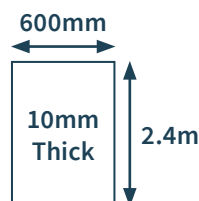

All panels are 2400mm by 600mm, and 10mm thick.