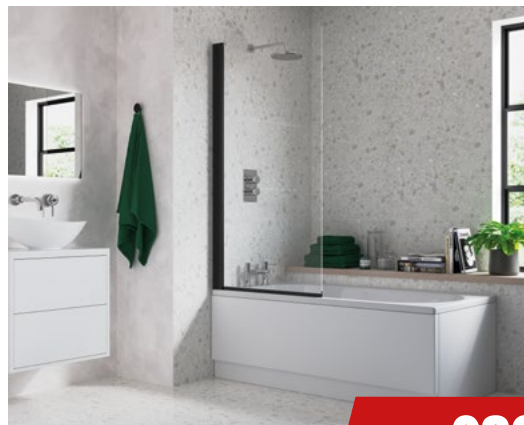

Square Black
DIBS0122

ONLY £90

PJH40/91