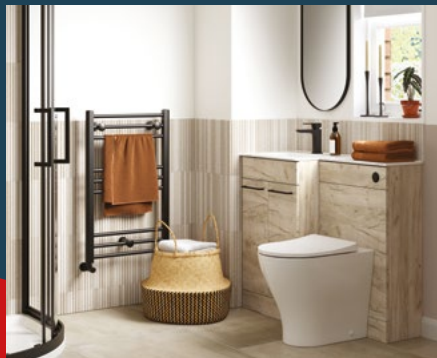

ISSUE 4 APRIL 2025 - SEPTEMBER 2025

BY PJH
BATHROOMS 2GO

BEST PRODUCTS • BEST PRICES • IN-STOCK • NEXT DAY DELIVERY

**QUALITY & PRICE
PROMISE**

**1000'S
IN-STOCK ITEMS**

**NEXT DAY DELIVERY
HOME OR STORE**

Due to our policy of continuous improvement, we reserve the right to amend specifications, designs and colours without prior notice. Suggested selling prices include VAT. Due to circumstances beyond our control, prices may have to be altered including changes to the rate of value added tax. The colours and finishes shown in this brochure are as accurate as possible within limits of the printing process. Whilst every effort has been made to ensure accuracy of the information supplied herein, we cannot be held responsible for any errors or omissions.

ISSUE 4 APRIL 2025 - SEPTEMBER 2025

together we're better